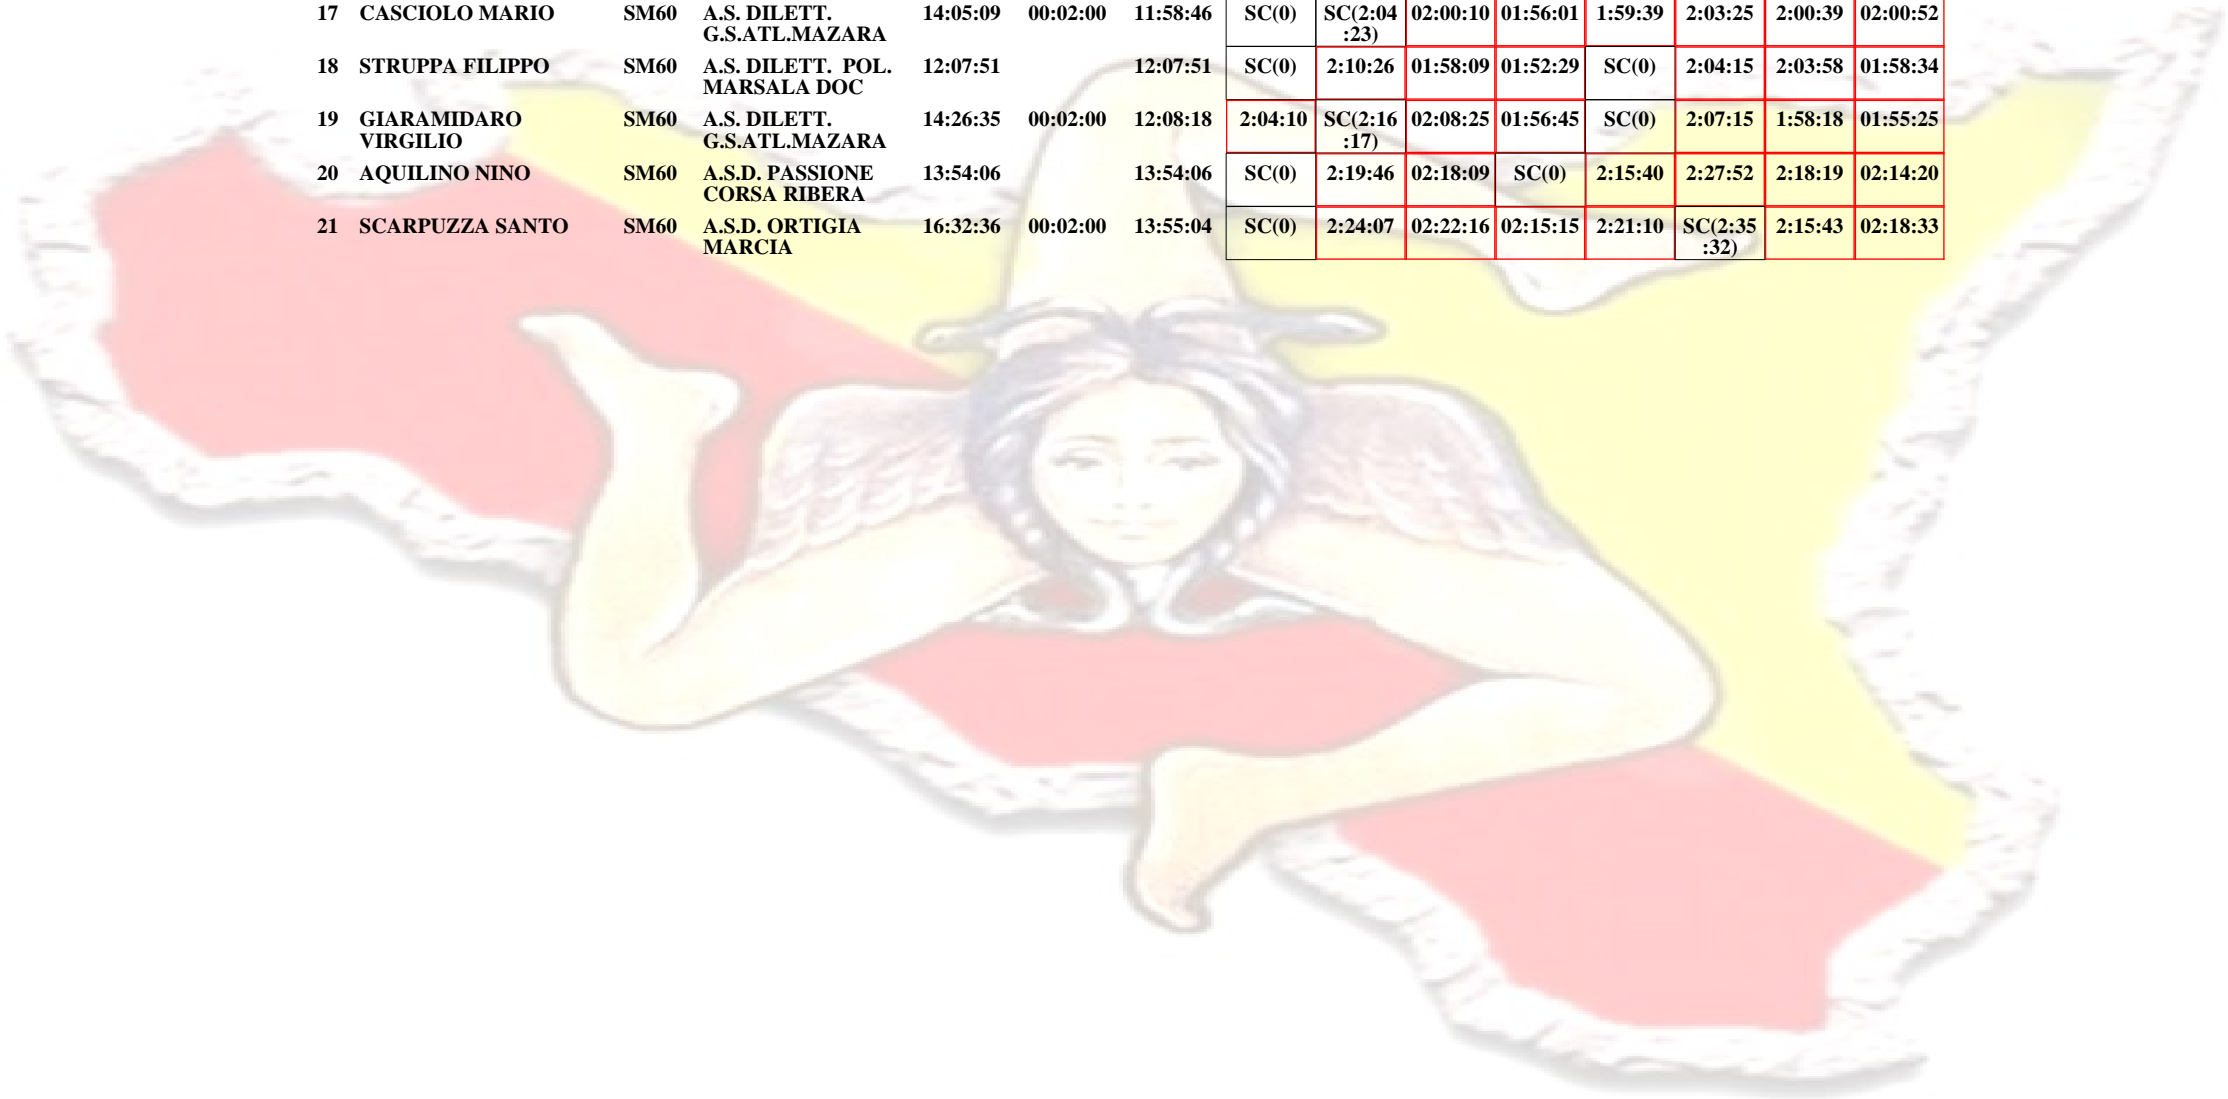

15	RASO SERGIO	SM60	A.S. DIL. POL. AGATOCLE SCIACCA	11:44:48		11:44:48	1:53:48	1:56:10	01:54:22	01:52:12	SC(0)	SC(0)	2:00:12	02:08:04
16	LUCCI GIUSEPPE	SM60	ASD PALERMO RUNNING	14:04:59	00:02:00	11:47:43	1:59:04	1:57:25	SC(0)	01:54:39	1:59:10	SC(2:15:16)	2:01:34	01:57:51
17	CASCIOLO MARIO	SM60	A.S. DILETT. G.S. ATL. MAZARA	14:05:09	00:02:00	11:58:46	SC(0)	SC(2:04:23)	02:00:10	01:56:01	1:59:39	2:03:25	2:00:39	02:00:52
18	STRUPPA FILIPPO	SM60	A.S. DILETT. POL. MARSALA DOC	12:07:51		12:07:51	SC(0)	2:10:26	01:58:09	01:52:29	SC(0)	2:04:15	2:03:58	01:58:34
19	GIARAMIDARO VIRGILIO	SM60	A.S. DILETT. G.S. ATL. MAZARA	14:26:35	00:02:00	12:08:18	2:04:10	SC(2:16:17)	02:08:25	01:56:45	SC(0)	2:07:15	1:58:18	01:55:25
20	AQUILINO NINO	SM60	A.S.D. PASSIONE CORSA RIBERA	13:54:06		13:54:06	SC(0)	2:19:46	02:18:09	SC(0)	2:15:40	2:27:52	2:18:19	02:14:20
21	SCARPUZZA SANTO	SM60	A.S.D. ORTIGIA MARCIA	16:32:36	00:02:00	13:55:04	SC(0)	2:24:07	02:22:16	02:15:15	2:21:10	SC(2:35:32)	2:15:43	02:18:33